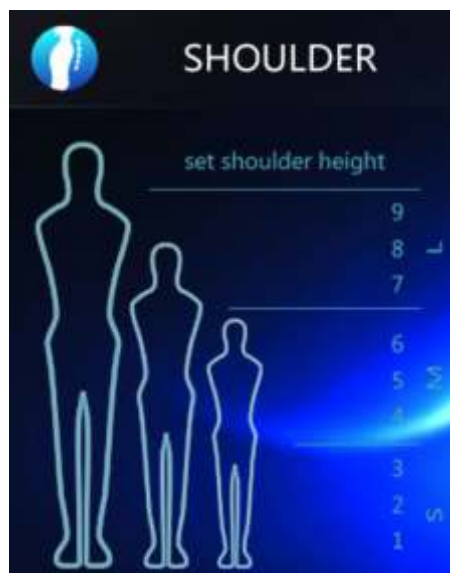

## Shoulder Height Guide

Overall Height (cm)	Shoulder Setting
180 > taller	8 – 9
172 – 177	6 – 7
160 – 170	3 – 5
152 – 157	1 – 2

For more detailed operation instructions, please see the Use and Care Manual.